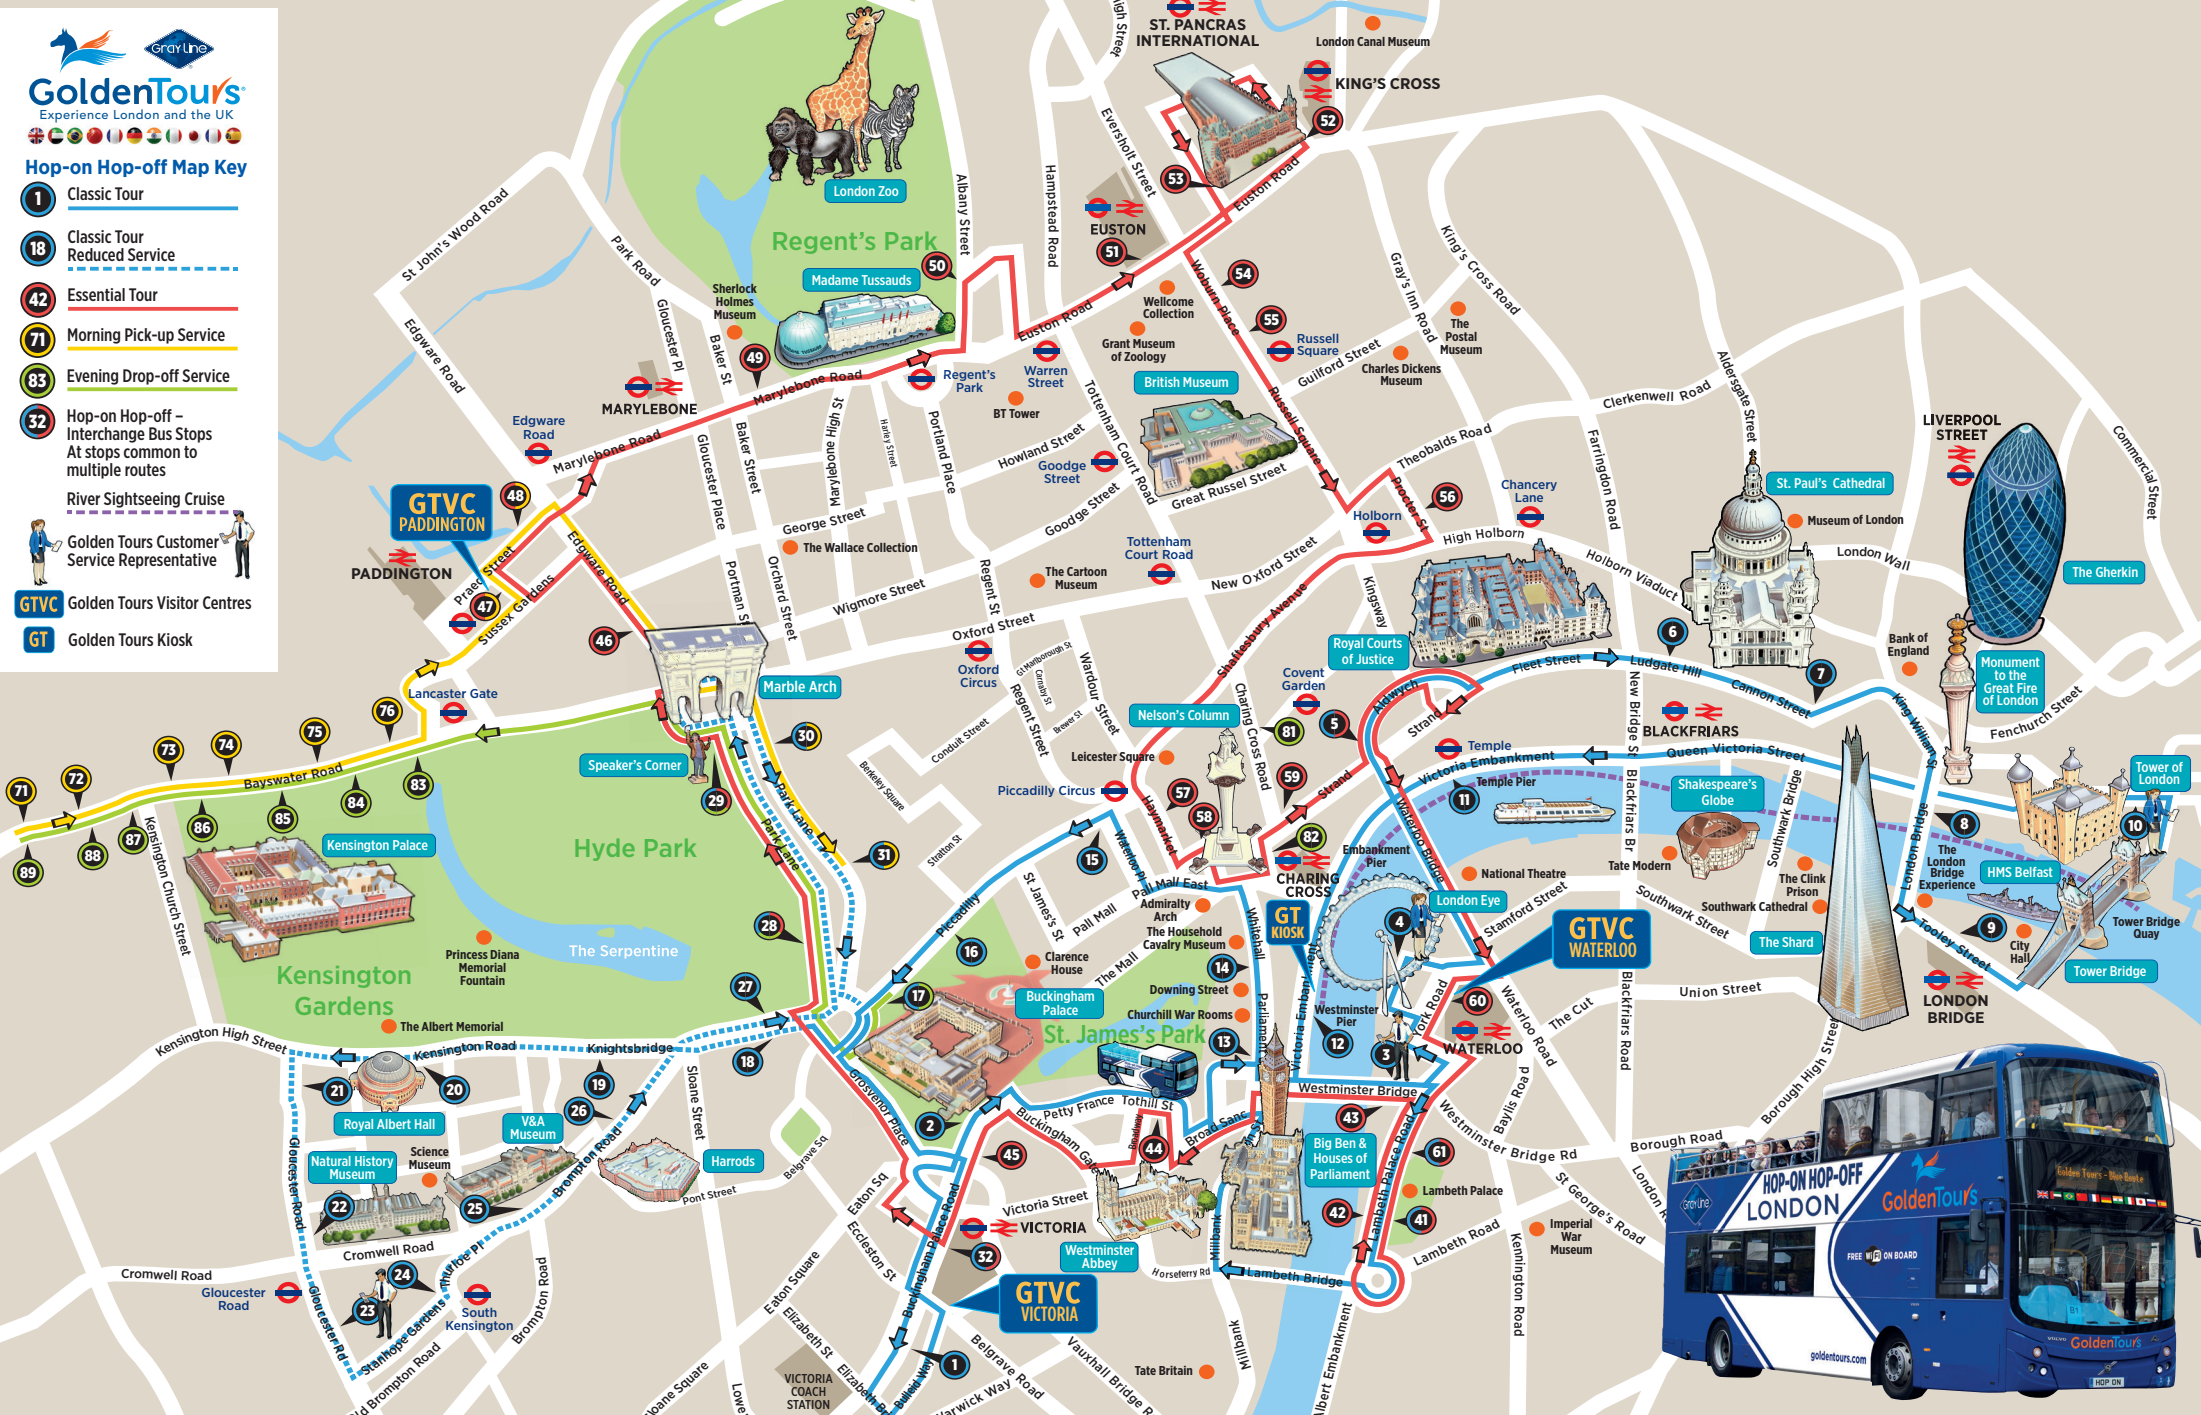

Hop-on Hop-off Map Key

- 1 Classic Tour
- 18 Classic Tour Reduced Service
- 42 Essential Tour
- 71 Morning Pick-up Service
- 83 Evening Drop-off Service
- 32 Hop-on Hop-off - Interchange Bus Stops At stops common to multiple routes
- River Sightseeing Cruise
- Golden Tours Customer Service Representative
- GTVC Golden Tours Visitor Centres
- GT Golden Tours Kiosk